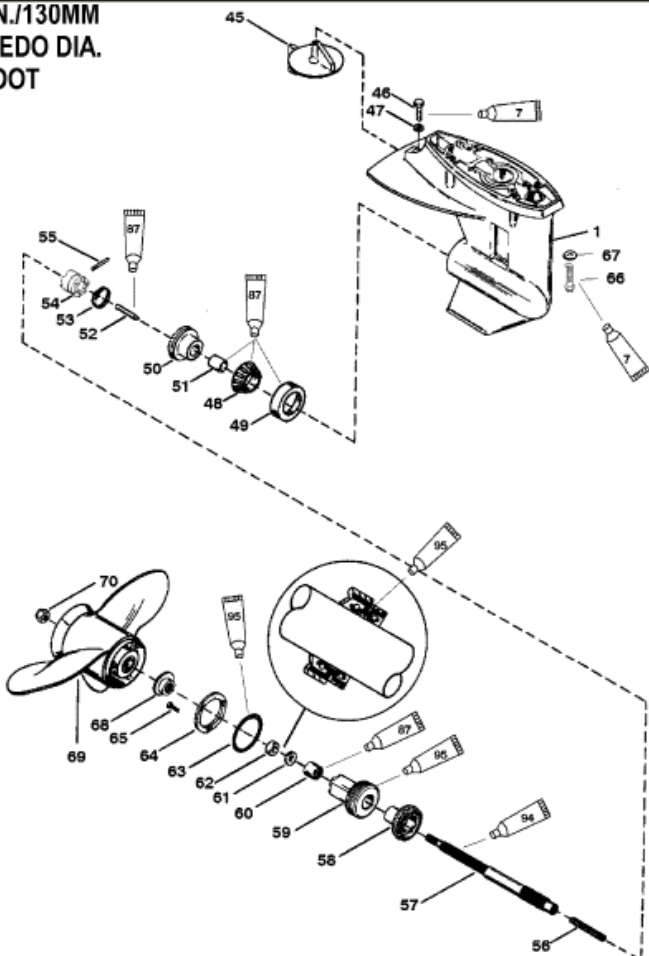

**3.30 IN./130MM
 TORPEDO DIA.
 BIGFOOT**

Parts List						
Ref	Class	Part	Description	Qty	Comment	Footnote
-	1665	8669T33	GEAR HOUSING ASSEMBLY, Con	1	(Long - Black)	
-	1665	8669A46	GEAR HOUSING ASSEMBLY, Con	1	(X-Long - Black)	
1	1665	8669A21	GEAR HOUSING ASSEMBLY, B.	1	(Basic - Black)	
45		98432Q 6	TRIM TAB	1		
46	10	40003 54	SCREW, (M8 x 30)	1		
47	12	70132	WASHER, (.323 x .563 x .063)	1		
48	31	99328A 1	ROLLER BEARING ASSEMBLY	1		
49		NSS	NOT SOLD SEPARATE, Cup	1		
50	43	854496A 1	FORWARD GEAR, (12-29)	1		
51	23	85557	BUSHING	1		
52		85094	CAM FOLLOWER	1		
53	24	38114	SPRING	1		
54	52	41040T 1	CLUTCH	1		
55	17	85093	PIN	1		
56	24	88680	SPRING	1		
57	44	816623 1	PROPELLER SHAFT	1		
58	43	854497T	REVERSE GEAR, (12-29)	1		
59		99906T 1	BEARING CARRIER ASSEMBLY	1		
60	31	21739	ROLLER BEARING	1		
61	26	41132	OIL SEAL, Inner	1		15
62	26	41131	OIL SEAL, Outer	1		15
63	25	85549	O-RING	1		15
64		87293	PLATE	1		
65	10	90883	SCREW, (M5 x 16)	3		
66	10	878101 78	SCREW, (M10 x 35)	4		
67	12	43328	WASHER	4		
68		858498	THRUST HUB ASSEMBLY	1		
69	48	19636A10	PROPELLER	1		
70	11	88228	PROPELLER NUT	1		
-	26	85090A 2	SEAL KIT	1		